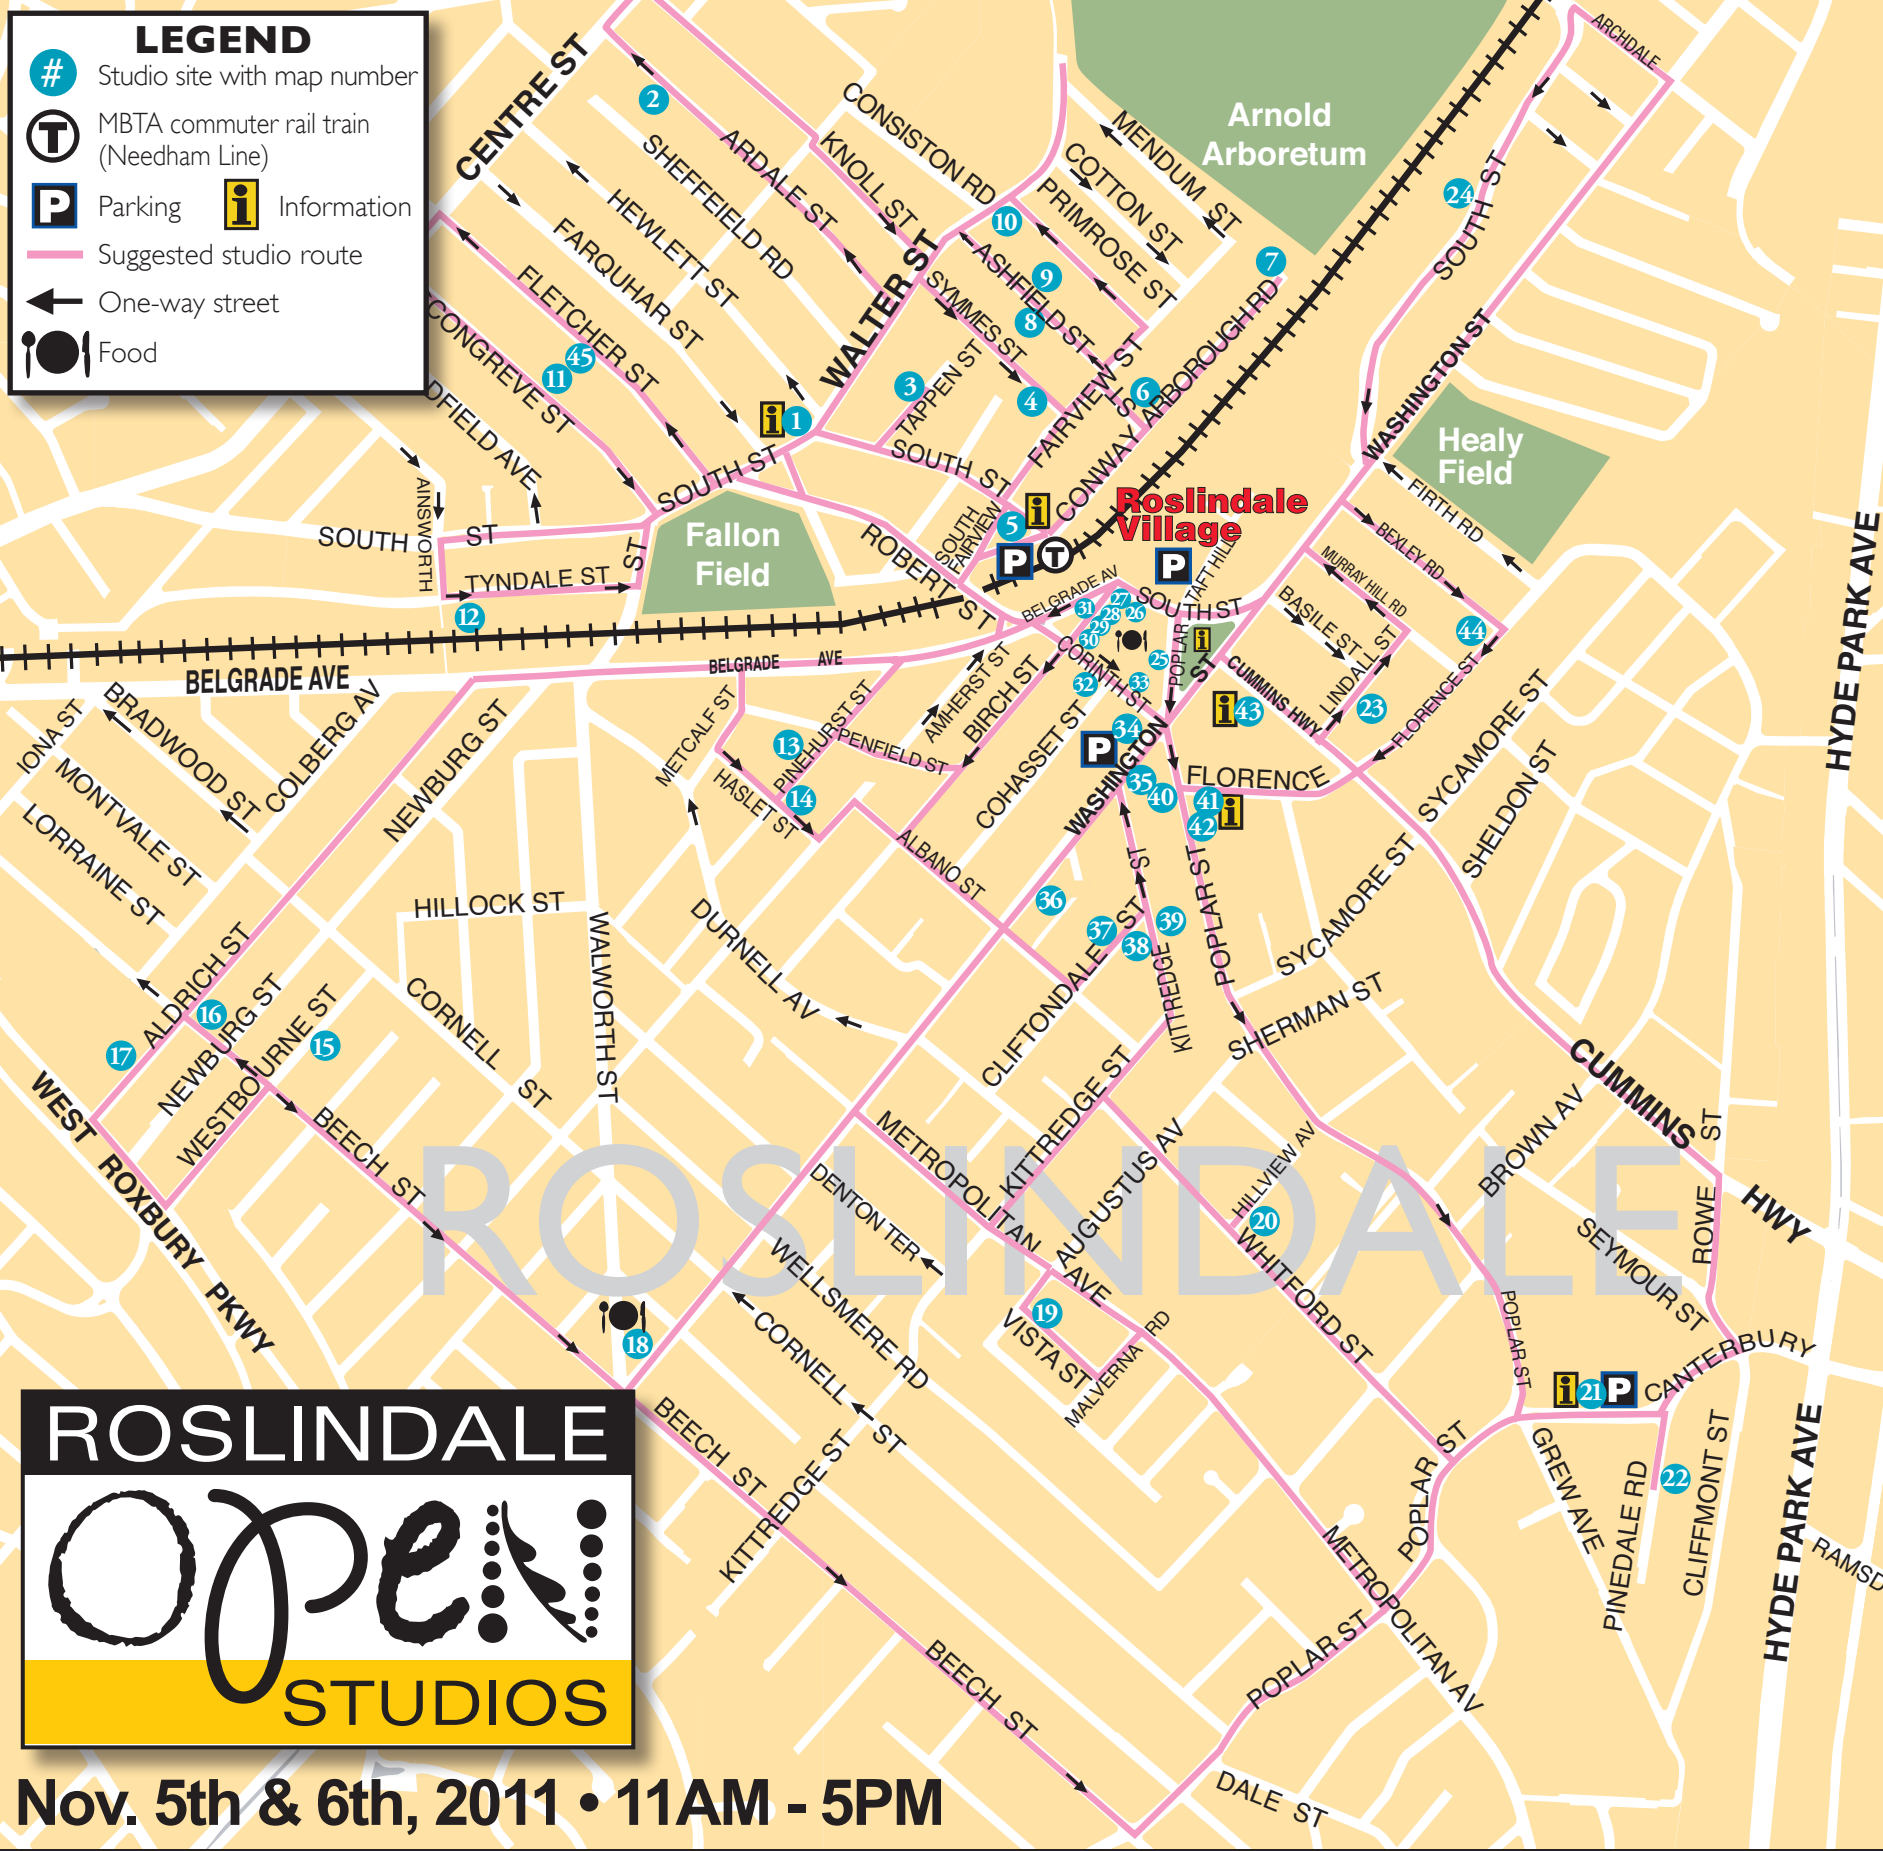

LEGEND

- # Studio site with map number
- T MBTA commuter rail train (Needham Line)
- P Parking
- i Information
- Suggested studio route
- ← One-way street
- 🍴 Food

ROSLINDALE

Open

STUDIOS

Nov. 5th & 6th, 2011 • 11AM - 5PM